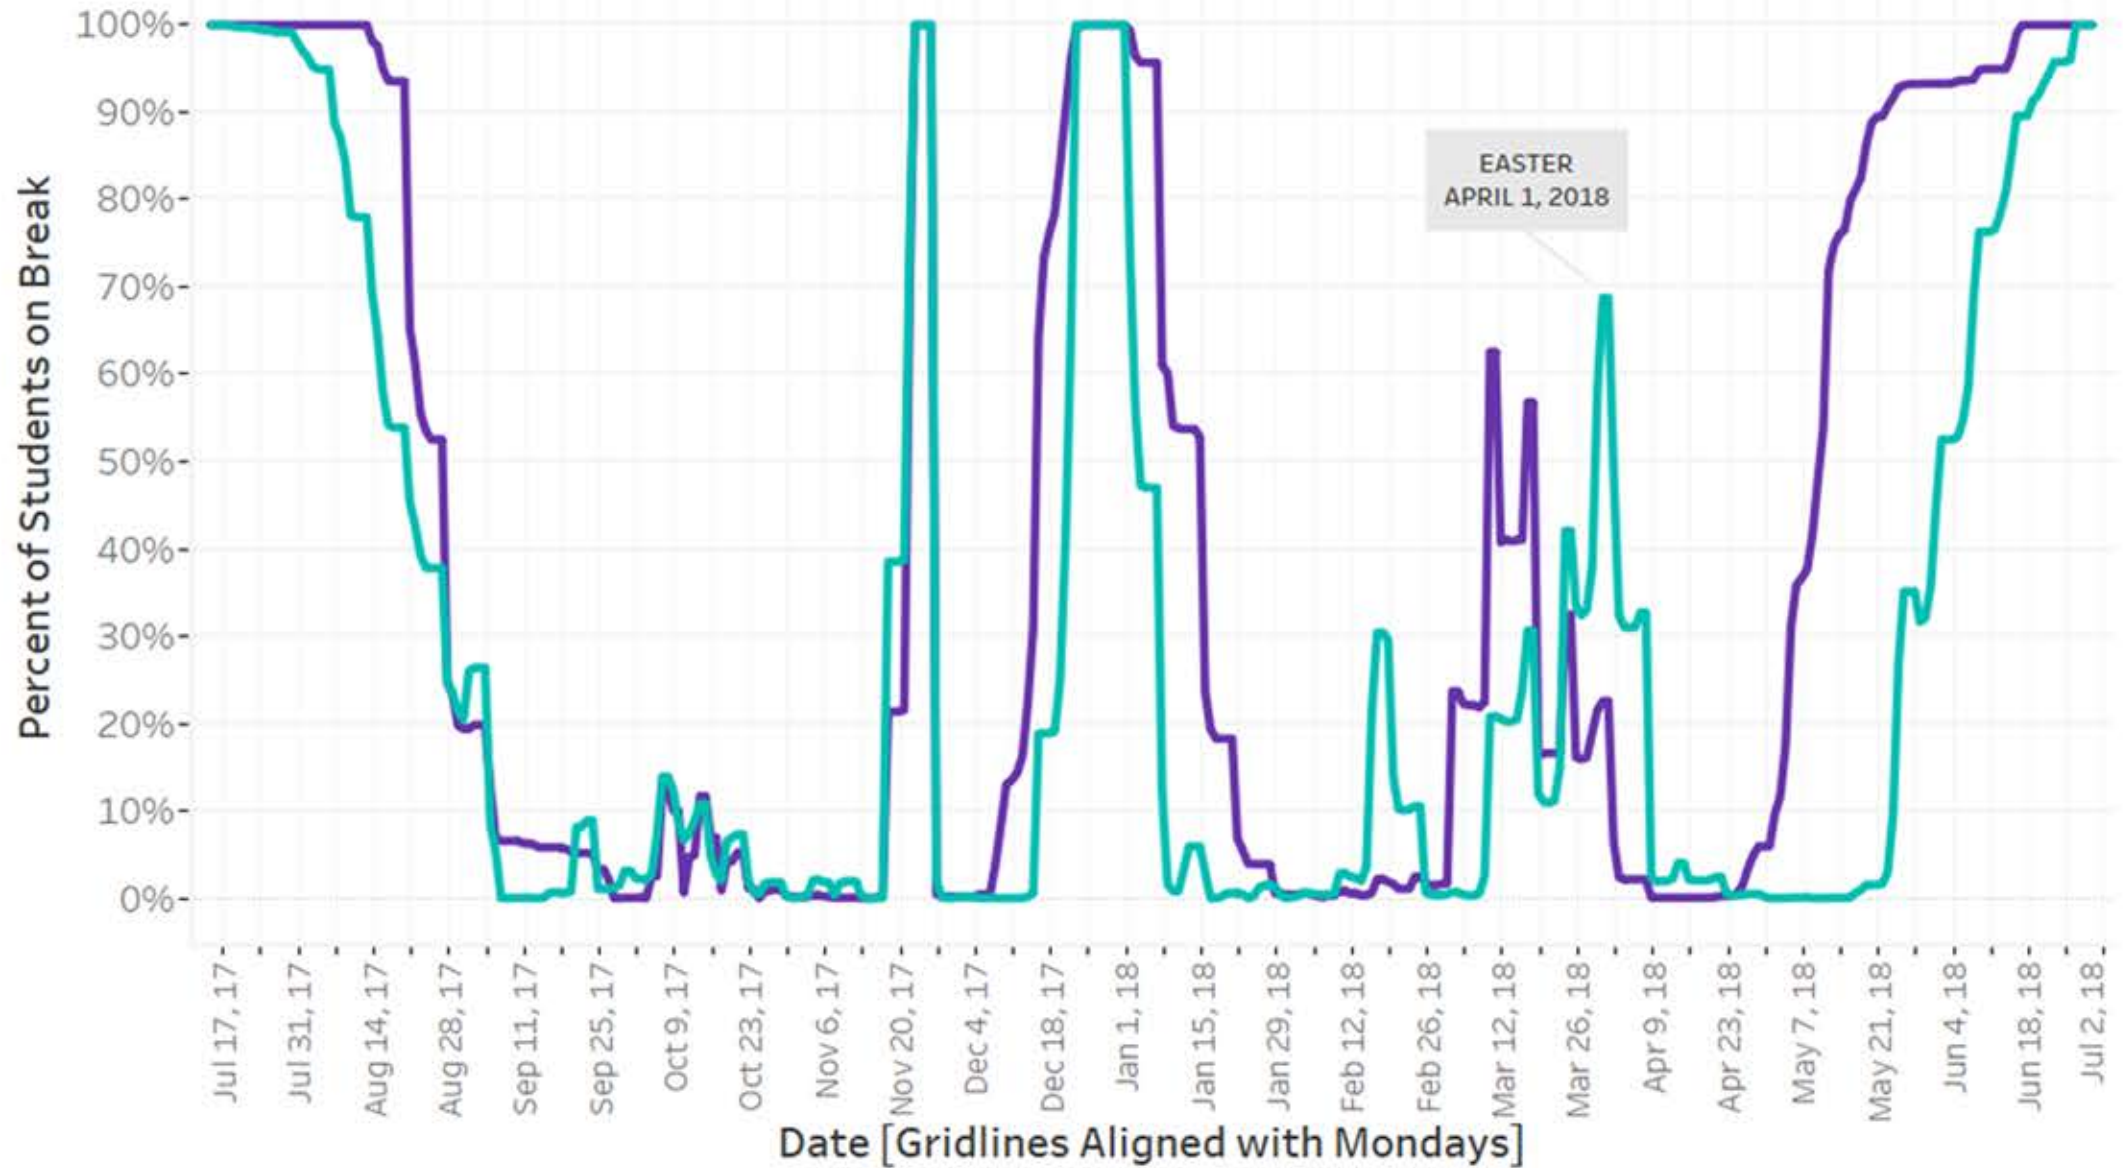

Percentage of College/School District Students on Break 2017-2018

■ Percent of School District Students on Break 2017-18
■ Percent of College Students on Break 2017-18

The STR School Break Report is a publication of STR and is intended solely for use by paid subscribers. Reproduction or distribution of School Break Report materials, in whole or in part, without permission of STR is prohibited and subject to legal action. Site licenses are available. Ownership, distribution and use of the School Break Report is subject to the terms of the contract you have entered into with STR.