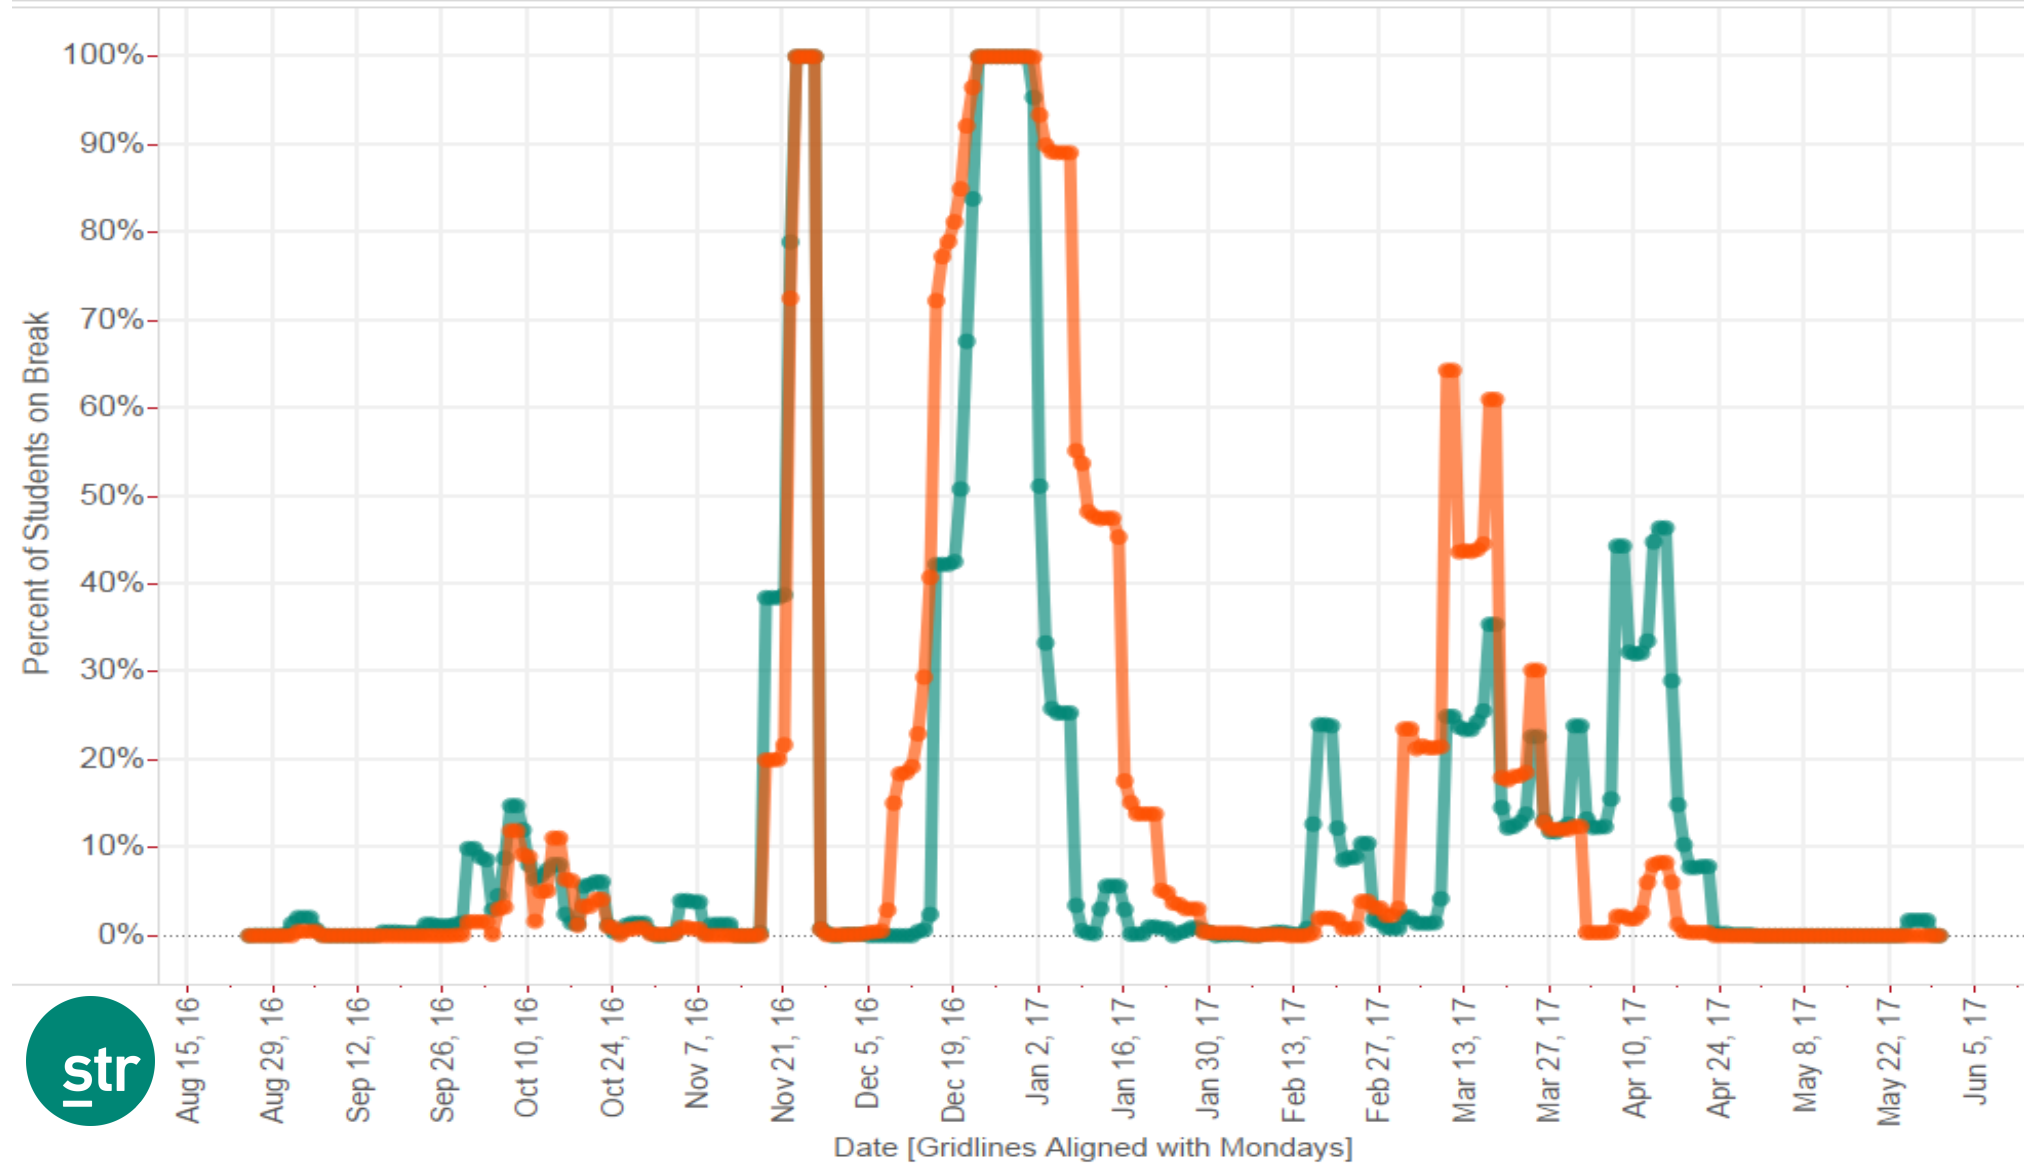

**Percentage of University/School District Students
On Break 2016/2017**

■ Percent of University Students on Break 2016/17
■ Percent of School District Students on Break 2016/17

The STR/School Break suite of products is a publication of STR and is intended solely for use by paid subscribers. Reproduction or distribution of the School Break materials, in whole or in part, without permission of STR is prohibited and subject to legal action. Site licenses are available. Ownership, distribution and use of the School Break suite of products is subject to the terms of the contract you have entered into with STR.